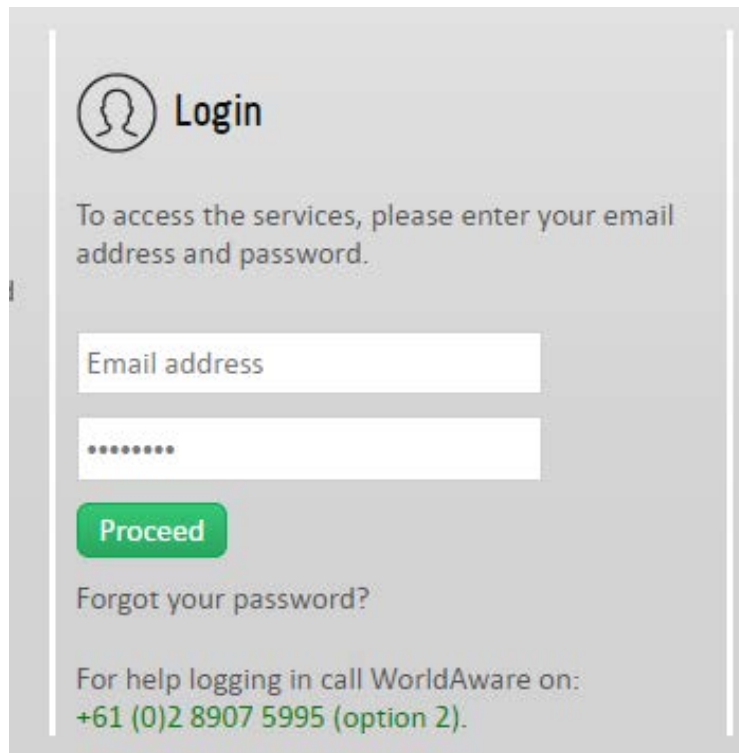

4. Returning users log-in using the email address and chosen password selected at registration